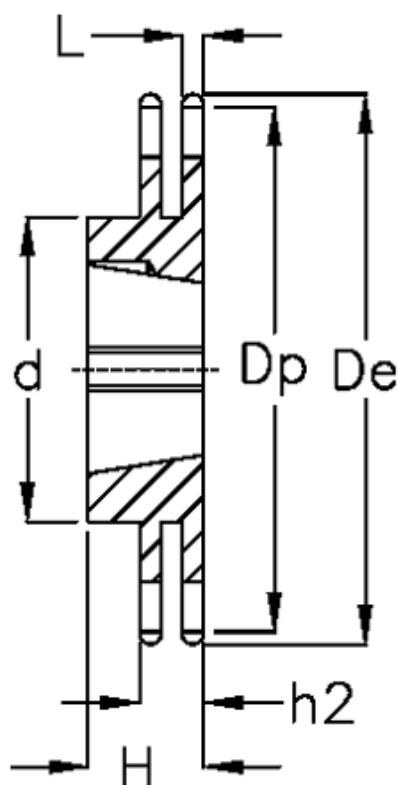

Article number: 616032008095

Description: Taperbored sprocket 16 B-2 Z=95 duplex  
for bushing 3525

## Measures

C = 2.5  
d = 215  
De = 781.1  
Dp = 768.22

For bush = 3525

For chain size = 1" x 17,02 mm

For chain type = 16 B-2

H = 65

h2 = 47.7

Material = Støbejern

Number of teeth = 95